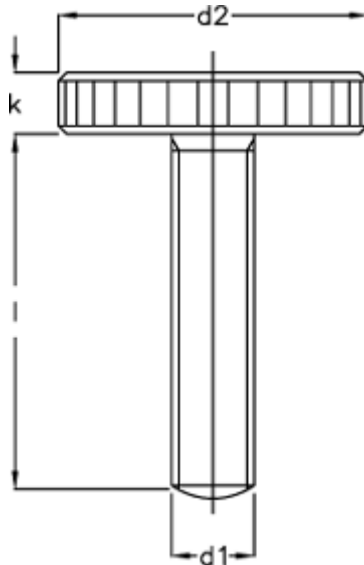

Article number: 207016601

Description: E+G Flat knurled thumb screw DIN 653-M10-30-

Measures

d1 = M10

d2 = 36

K = 8.0